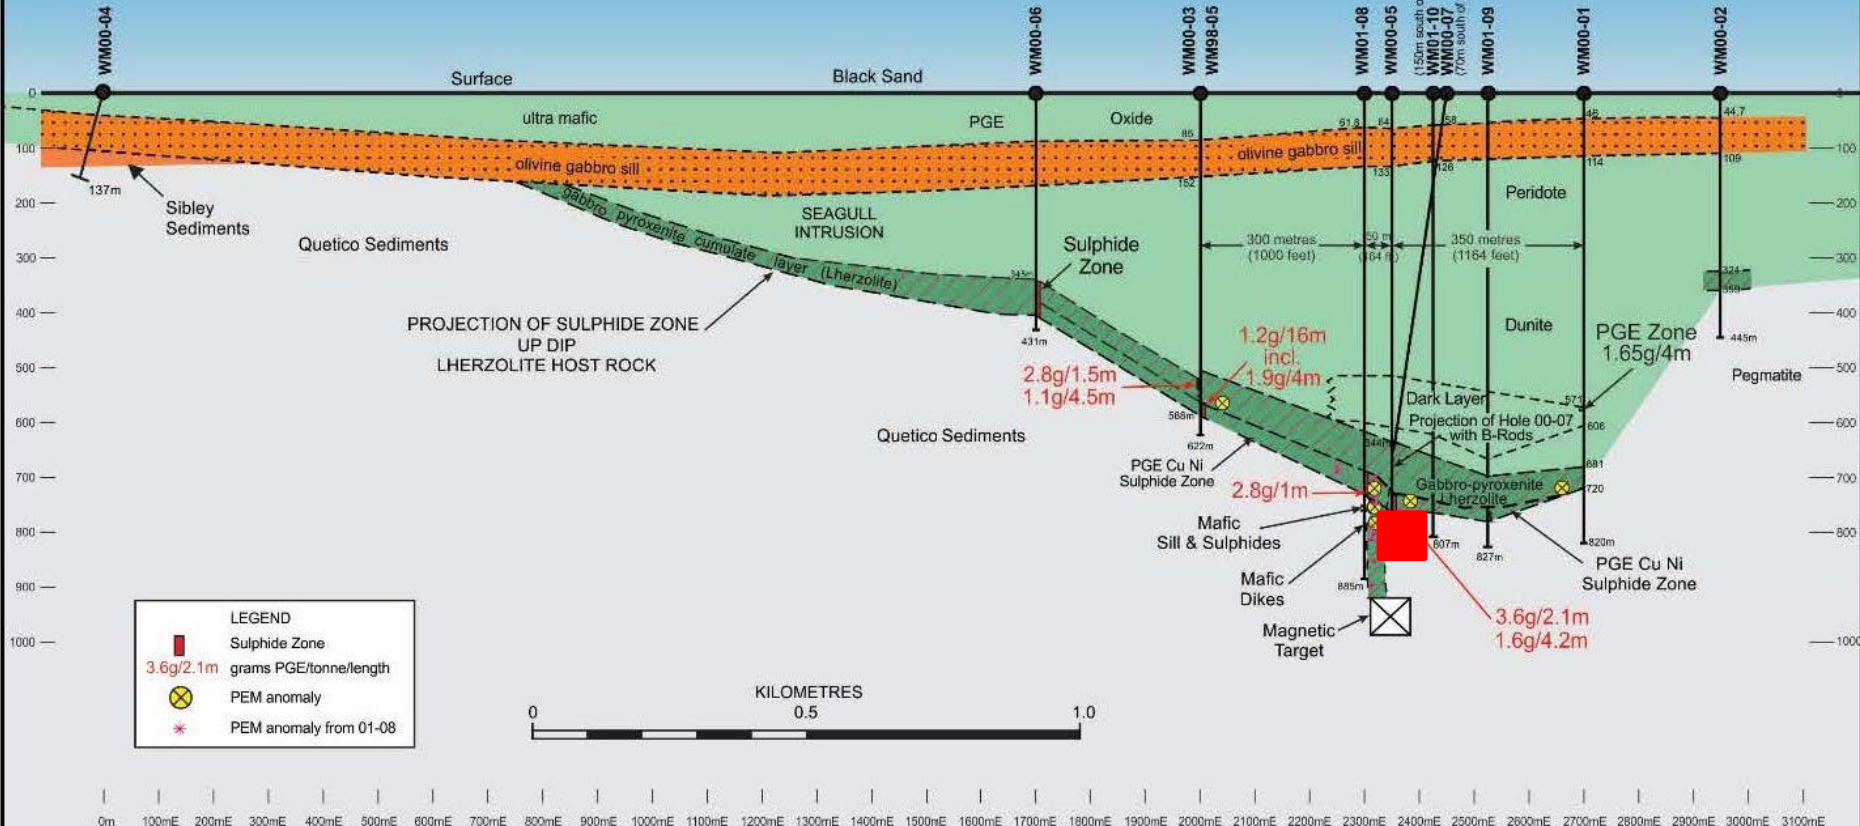

# Looking North

**LEGEND**

- Sulphide Zone
- 3.6g/2.1m grams PGE/tonne/length
- ⊗ PEM anomaly
- \* PEM anomaly from 01-08