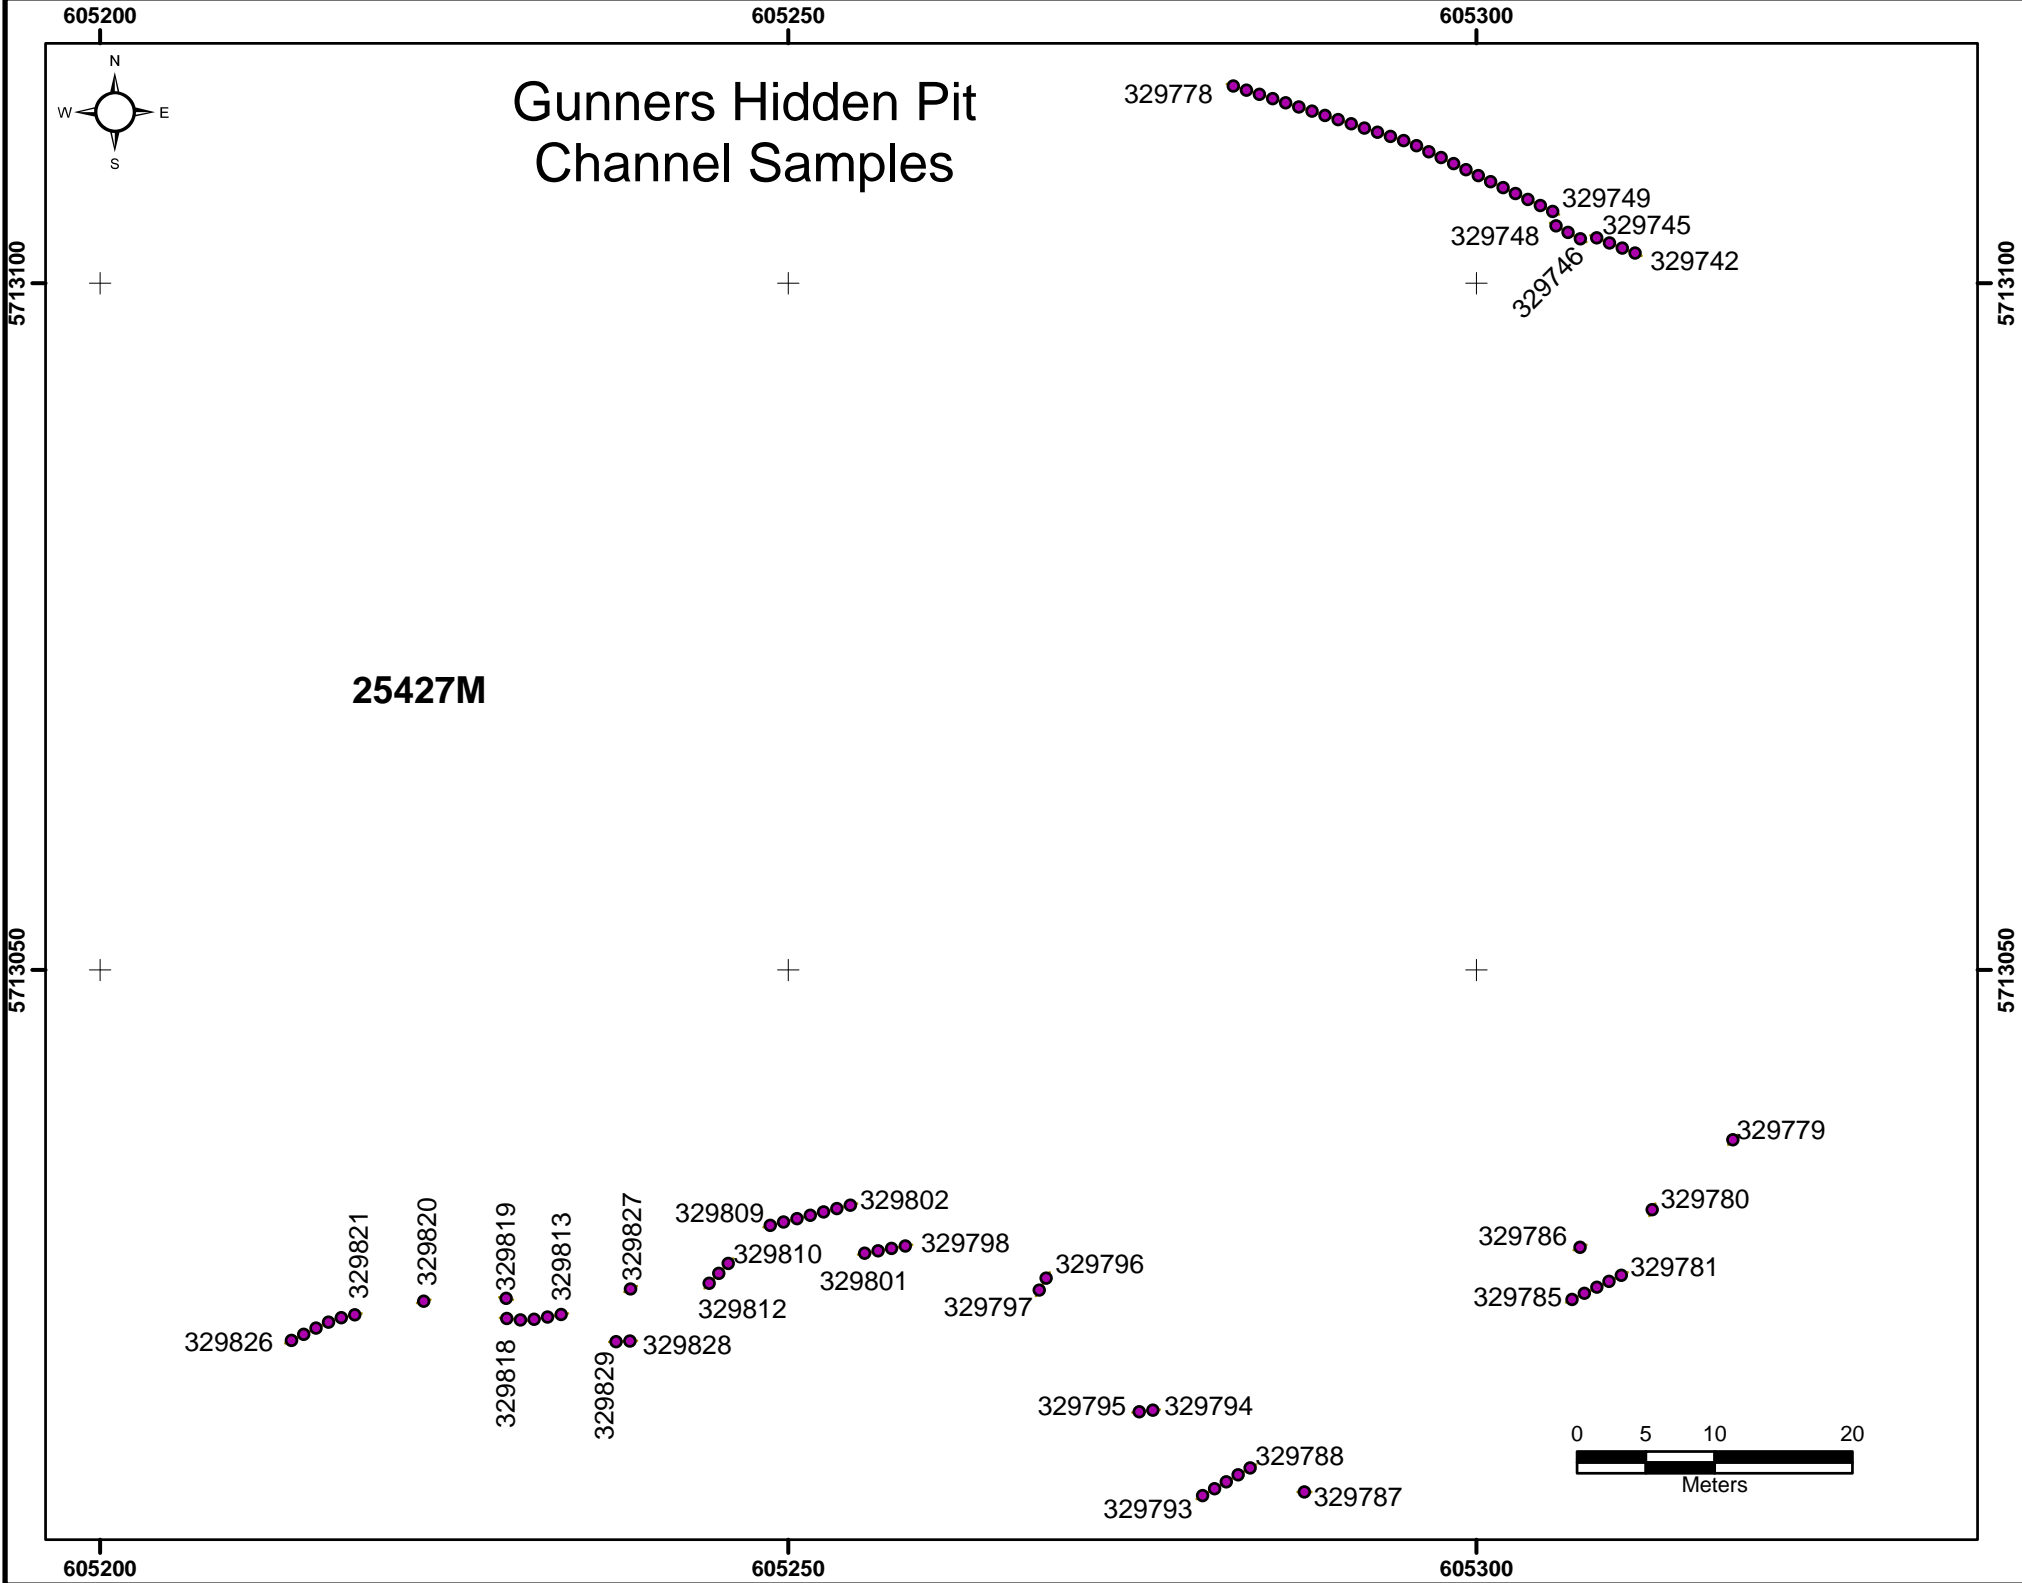

East Gunners Channel Samples

Mossberg Zone Channel Samples

Access Road

25427M

Gunners Hidden Pit Channel Samples

Bazooka Island and Stevens Zone Channel Samples

Route 436

Stevens Zone

25591M

25464M

25465M

Bazooka Zone