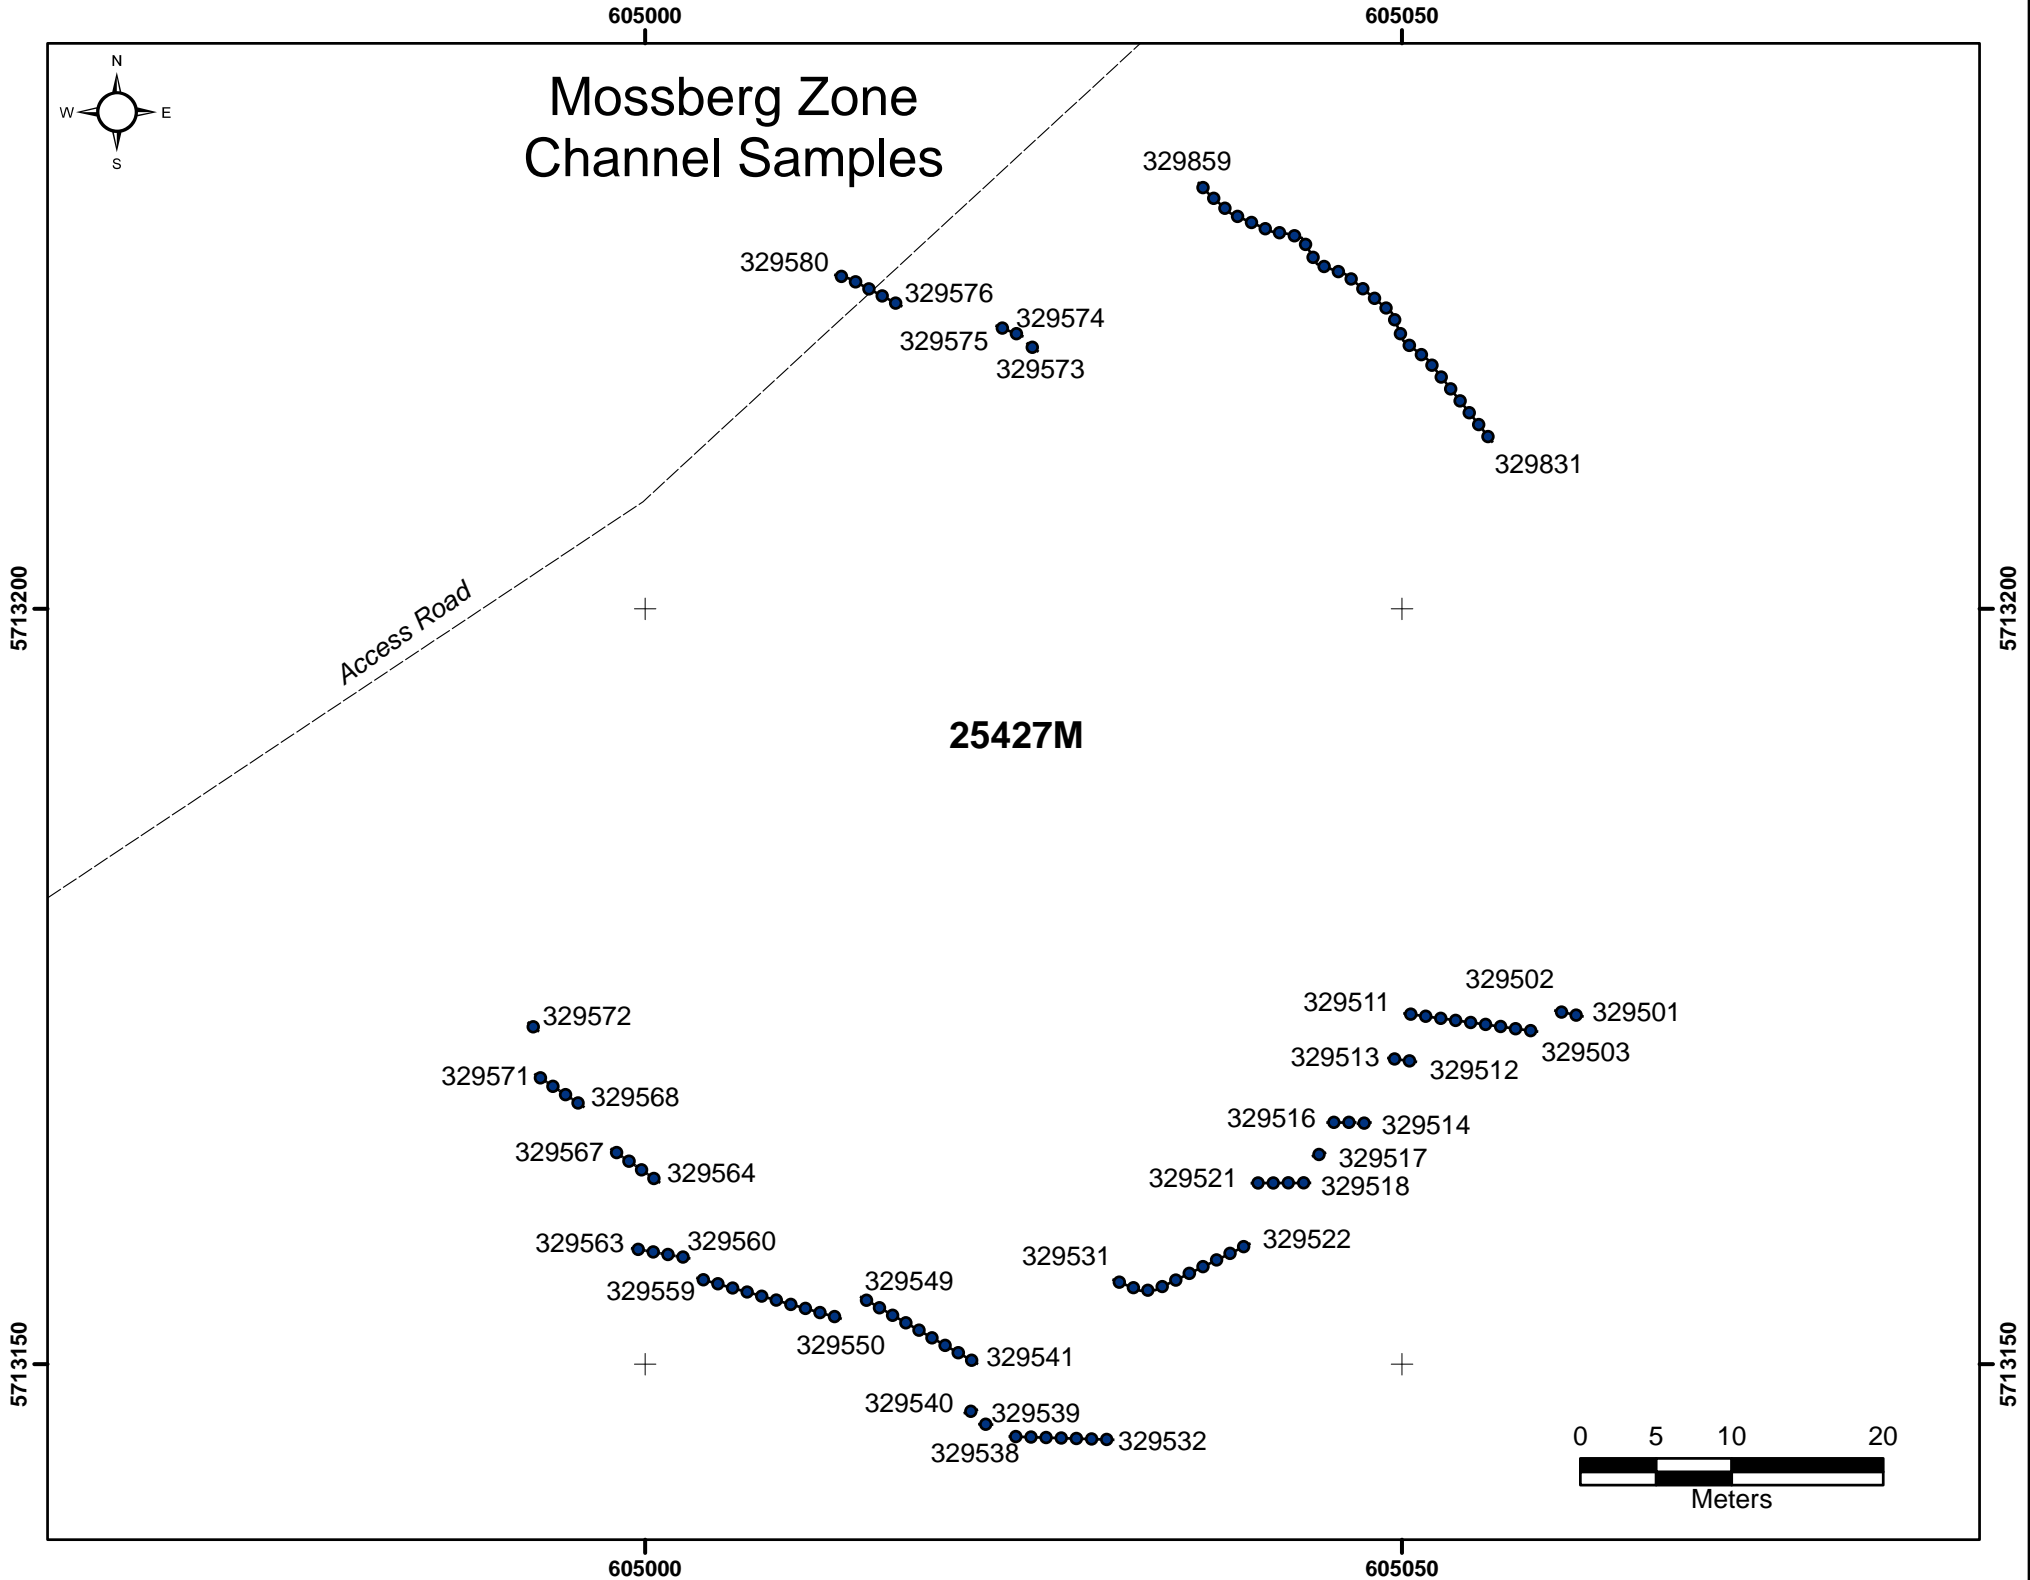

East Gunners Channel Samples

Mossberg Zone Channel Samples

Access Road

25427M

Gunners Hidden Pit Channel Samples

Bazooka Island and Stevens Zone Channel Samples

Route 436

Stevens Zone

25591M

25464M

25465M

Bazooka Zone